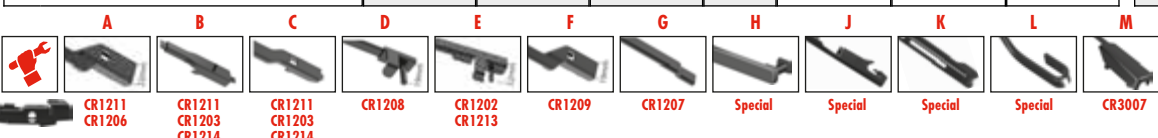

BMW

1 (E87)	02/03→01/13										
		AFR50	AFR50	AFR5050B	B					AF28Z	
1 (E81)	09/06→12/11										
		AFR50	AFR50	AFR5050B	B					AF28Z	
1 (F20)	11/10→										
		AFR55	AFR45	AFR5545B	B					AP30B	
1 (F21)	12/11→										
		AFR55	AFR45	AFR5545B	B					AP30B