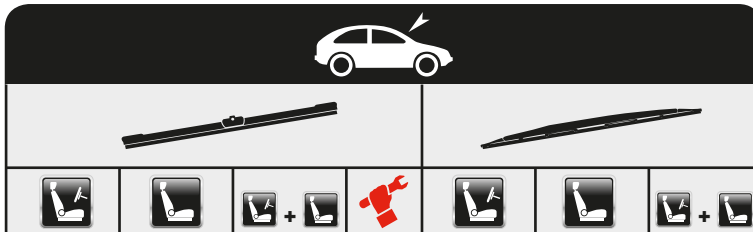

Special

Special

Special

CR3007

...AUDI

Q7 (4L)	03/06→08/15										
		AFR65	AFR65		B						
Q7 (4M)	01/15→										
		AFR68	AFR50		F						
R8	07/15→										
		AFR55	AFR55		F						
R8 Spyder	05/16→										
		AFR55	AFR55		F						
TT (8N3)	10/98→06/06										
→07/03						A53	A53				
→07/03 + Spoiler						AS53					
→07/03									ASC5353		
08/03→		AFR53	AFR53	AFR5353F	E						
TT (8J3)	08/06→06/14										
		AFR55	AFR53	AFR5553B	B						
TT (FV3)	07/14→										
		AFR60	AFR50	AFR6050F	F						
TT Roadster (8N9)	10/99→06/06										
→07/03						A53	A53				
→07/03 + Spoiler						AS53					
→07/03									ASC5353		
08/03→		AFR53	AFR53	AFR5353F	E						
TT Roadster (8J9)	03/07→06/14										
		AFR55	AFR53	AFR5553B	B						
TT Roadster (FV9)	11/14→										
		AFR60	AFR50	AFR6050F	F						