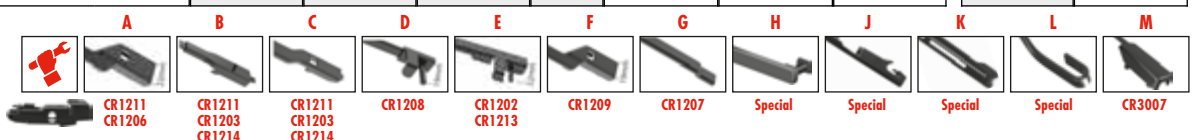

...VW										
ARTEON (3H7)	04/17→									
		AFR65	AFR48	AFR6548F	F					
BEETLE (5C1)	04/11→									
		AFR53	AFR53	AFR5353F	F					
BEETLE Convertible (5C7)	12/11→									
		AFR53	AFR53	AFR5353F	F					
BORA (1J2)	10/98→09/05									
→05/02						A53	A48			
→05/02 + Spoiler						AS53		AS5348		
→05/02								ASC5348		
06/02→		AFR53	AFR48A		E					
BORA Estate (1J6)	05/99→05/05									
→05/02						A53	A48		A38	
→05/02 + Spoiler						AS53		AS5348		
→05/02								ASC5348		
06/02→		AFR53	AFR48A		E					
CADDY ALLTRACK Estate (SAB)	05/15→									
		AFR60	AFR45	AFR6045A	A				AF40	
CADDY II Estate (9K9B)	11/95→01/04					A53	A45		A45	
+ Spoiler						AS53		AS5345		
CADDY II Pickup (9U7)	06/96→12/00					A53	A45			
+ Spoiler						AS53		AS5345		
CADDY III Estate (2KB, 2KJ, 2CB, 2CJ)	03/04→05/15									
→05/06		AFR60	AFR45	AFR6045A	E				AF38X	
06/06→		AFR60	AFR45	AFR6045A	A					
CADDY IV Estate (SAB, SAJ)	05/15→									
		AFR60	AFR45	AFR6045A	A				AF40	
CC (358)	11/11→12/16									
		AFR60	AFR48	AFR6048F	F					
EOS (1F7, 1F8)	03/06→08/15									
		AFR60	AFR48	AFR6048A	A					
FOX (5Z1, 5Z3)	10/03→					A53	A38		AP30V	
+ Spoiler						AS53				
GOLF ALLTRACK (BA5)	12/14→									
		AFR65	AFR45	AFR6545F	F				AF28	
GOLF IV (1J1)	08/97→06/05									
→05/02						A53	A48		A36	
→05/02 + Spoiler						AS53		AS5348		
→05/02								ASC5348		
06/02→		AFR53	AFR48A		E					
GOLF IV Cabriolet (1E7)	06/98→06/02					A53	A48			
+ Spoiler						AS53		AS5348		
								ASC5348