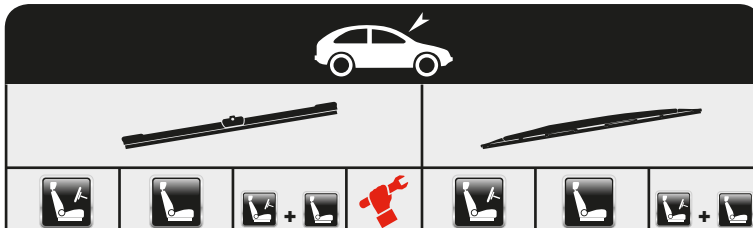

SKODA										
CITIGO	10/11→									
		AFR60	AFR40	AFR6040F	F					AF25
FABIA (6Y2)	08/99→03/08					A53	A48			
+ Spoiler						AS53		AS5348		
								ASC5348		
FABIA	12/06→12/14									
		AFR53	AFR53	AFR5353A	A					AF33X
FABIA (NJ3)	08/14→									
		AFR60	AFR40	AFR6040F	F					AF34
FABIA Combi (6Y5)	04/00→12/07					A53	A48			
+ Spoiler						AS53		AS5348		
								ASC5348		
FABIA Combi	10/07→12/14									
		AFR53	AFR53	AFR5353A	A					AF38X
FABIA Estate (NJ5)	10/14→									
		AFR60	AFR40	AFR6040F	F					AF40
FABIA Saloon (6Y3)	10/99→12/07					A53	A48			
+ Spoiler						AS53		AS5348		
								ASC5348		
FELICIA I Estate (6U5)	07/95→03/98					A51	A51			A41
+ Spoiler						AS51				
FELICIA I Fun (797)	10/95→04/02					A51	A51			
+ Spoiler						AS51				
FELICIA II (6U1)	01/98→06/01					A51	A51			A41
+ Spoiler						AS51				
FELICIA II Estate (6U5)	01/98→06/01					A51	A51			A41
+ Spoiler						AS51				
KAROQ (NU7)	07/17→									
		AFR65	AFR45	AFR6545F	F					AF34
OCTAVIA (1U2)	09/96→12/10					A53	A48			A36
+ Spoiler						AS53		AS5348		
								ASC5348		
OCTAVIA (1Z3)	02/04→06/13									
		AFR60	AFR48	AFR6048E	E					AF38X
OCTAVIA (5E3)	11/12→									
		AFR60	AFR48	AFR6048F	F					
OCTAVIA Combi (1U5)	07/98→12/10					A53	A48			A33
+ Spoiler						AS53		AS5348		
								ASC5348		
OCTAVIA Combi (1Z5)	02/04→06/13									
		AFR60	AFR48	AFR6048E	E					AF38X
OCTAVIA Combi (5E5)	11/12→									
		AFR60	AFR48	AFR6048F	F					AF34

CR1211
CR1206

CR1211
CR1203
CR1214

CR1211
CR1203
CR1214

CR1208

CR1202
CR1213

CR1209

CR1207

Special

Special

Special

Special

CR3007