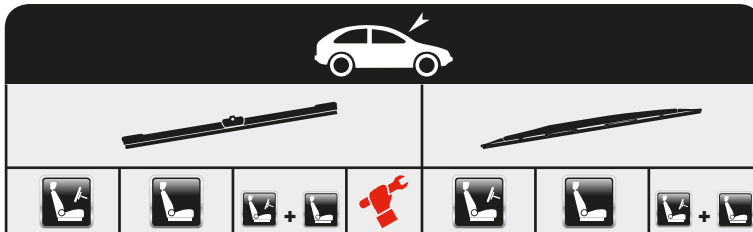

...PORSCHE

911 Convertible (991)	03/12→												
+ Spoiler		AFR53	AFR58		F								
911 Targa (996)	12/01→08/05						A55	A53					A55
+ Spoiler							AS55						ASC5553
911 Targa (997)	07/06→12/12						A55	A53					
+ Spoiler							AS55						ASC5553
911 Targa (991)	05/14→												
+ Spoiler		AFR53	AFR58		F								
BOXSTER (986)	09/96→12/04						A55	A53					
+ Spoiler							AS55						ASC5553
BOXSTER (987)	11/04→12/11						A55	A53					
+ Spoiler							AS55						ASC5553
BOXSTER (981)	04/12→												
+ Spoiler		AFR53	AFR58		F								
BOXSTER Spyder (987)	09/07→12/11						A55	A53					
+ Spoiler							AS55						ASC5553
BOXTER Spyder	07/15→												
+ Spoiler		AFR53	AFR58		F								
CARRERA GT	07/03→12/06						A55	A55					A55
+ Spoiler							AS55						
CAYENNE (955)	09/02→09/10												
+ Spoiler		AFR65	AFR65	AFR6565E	E								
CAYENNE	06/10→												
+ Spoiler		AFR65	AFR65	AFR6565E	E								AF34Y
CAYMAN (987)	11/05→12/13						A55	A53					
+ Spoiler							AS55						ASC5553
CAYMAN (981)	03/13→												
+ Spoiler		AFR53	AFR58		F								
MACAN	02/14→												
+ Spoiler		AFR60	AFR50	AFR6050F	F								AF38Z
PANAMERA	03/09→10/16						A60	A55					
+ Spoiler							AS60						
PANAMERA (971)	11/16→												
+ Spoiler		AFR63	AFR50		F								
PANAMERA Sport Turismo (971)	03/17→												
+ Spoiler		AFR63	AFR50		F