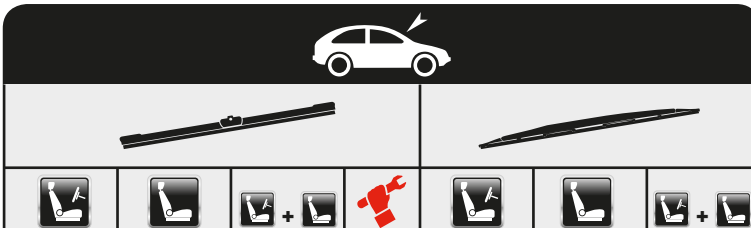

...OPEL

Model	Year Range	A	B	C	D	E	F	G	H	J	K	L	M
ARENA Bus + Spoiler	01/97→12/01						A51	A51					
ARENA Combi (THB) + Spoiler	03/98→08/01						A51	A51					
ASTRA G Box (F70) + Spoiler	01/99→04/05						A51	A48			AP28		
ASTRA H Box (L70)	02/04→12/13	AFR55	AFR45	AFR5545E	E								
COMBO Box Body / Estate + Spoiler	10/01→						A51	A43			AP40	1 x	
COMBO Box Body / Estate (X12)	02/12→	AFR60	AFR40	AFR6040A	A							A36	2 x
COMBO Platform/Chassis	08/12→	AFR60	AFR40	AFR6040A	A								
CORSA B Box (73_) + Spoiler	08/99→09/00						A45	A45					
CORSA C Box (F08, W5L) + Spoiler	09/00→						A51	A45				AP40	
CORSA D Van	07/06→	AFR65	AFR40	AFR6540B	B								AP30
CORSA E Van	09/14→	AFR65	AFR40	AFR6540B	B								AP31
MOVANO B Box	05/10→						A65	A65					
MOVANO B Bus	12/10→						A65	A65					
MOVANO Box (F9)	01/99→						AW60	AW60	AW6060				
MOVANO B Platform/Chassis	05/10→						A65	A65					
MOVANO Combi (J9)	07/98→						AW60	AW60	AW6060				
MOVANO Dumptruck (H9)	01/99→						AW60	AW60	AW6060				
MOVANO Platform/Chassis (U9, E9)	07/98→						AW60	AW60	AW6060				
VIVARO Box (F7) + Spoiler	08/01→						A60	A53			AP40	1 x	
VIVARO Box	06/14→	AFR65	AFR48	AFR6548A	A		AS60				A36	2 x	
VIVARO Combi (J7) + Spoiler	08/01→						A60	A53			AP40	1 x	
VIVARO Combi	06/14→	AFR65	AFR48	AFR6548A	A		AS60				A36	2 x	

CR1211
CR1206

CR1211
CR1203
CR1214

CR1211
CR1203
CR1214

CR1208

CR1202
CR1213

CR1209

CR1207

Special

Special

Special

Special

CR3007