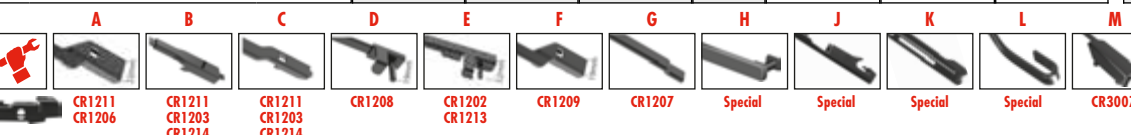

MG

EXPRESS Box	03/03→05/05					A45	A45	
+ Spoiler						AS45		AS4545