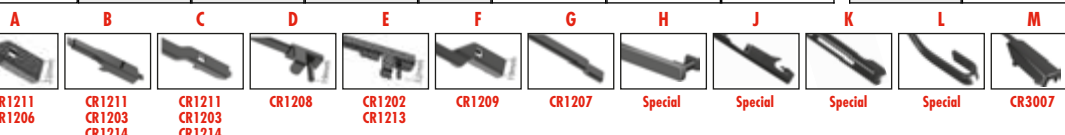

VW

AMAROK Platform/Chassis (S1B)	09/11→												
→04/12						A60	A58						
→04/12 + Spoiler						AS60							
05/12→		AFR60	AFR60		F								
CADDY ALLTRACK Box (SAA)	05/15→												
		AFR60	AFR45	AFR6045A	A								AF40
CADDY II Van/Box (9K9A)	11/95→01/04					A53	A45						A45
+ Spoiler						AS53		AS5345					
CADDY III Van/Box (2KA, 2KH, 2CA, 2CH)	03/04→05/15												
→05/06		AFR60	AFR45	AFR6045A	E								AF38X
06/06→		AFR60	AFR45	AFR6045A	A								
CADDY IV Van/Box (SAA, SAH)	05/15→												
		AFR60	AFR45	AFR6045A	A								AF40
CRAFTER 30-35 Bus (2E_)	04/06→12/16												
		AFR65	AFR60	AFR6560B	B								AF38Z