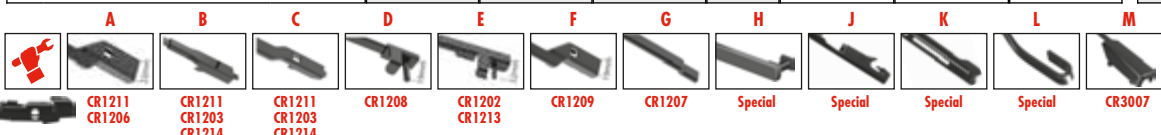

PEUGEOT

106 II (1)	04/96→05/05					A51	A45	
+ Spoiler						AS51		AS5145
107	06/05→					A65		
x 1								AP29
108	05/14→							
x 1		AFR65			B			AP30A
206+ (T3E)	01/09→					A55	A55	
+ Spoiler						AS55		AS5555
206 CC (2D)	09/00→					A55	A55	
+ Spoiler						AS55		AS5555
206 Hatchback (2A/C)	08/98→					A55	A55	
+ Spoiler						AS55		AS5555
206 Saloon	03/07→					A55	A55	
+ Spoiler						AS55		AS5555
206 SW (2E/K)	07/02→					A55	A55	
+ Spoiler						AS55		AS5555
207 (WA_, WC_)	02/06→							
		AFR65	AFR43	AFR6543E	E			AP40D
207 CC (WD_)	02/07→							
		AFR65	AFR43	AFR6543E	E			
207 Saloon	12/07→							
		AFR65	AFR43	AFR6543E	E			
207 SW (WK_)	02/07→							
		AFR65	AFR43	AFR6543E	E			AP30
208	03/12→							
		AFR65	AFR40	AFR6540A	A			AP35
301	11/12→							
		AFR60	AFR40	AFR6040G	G			
307 (3A/C)	08/00→							
→09/04						A65	A70	AP35
→09/04 + Spoiler						AS65	AS70	
10/04→		AFR65	AFL70	AFU7065B	B			
307 Break (3E)	03/02→12/09							
→09/04						A65	A70	AP35
→09/04 + Spoiler						AS65	AS70	
10/04→		AFR65	AFL70	AFU7065B	B			

OPEL

PEUGEOT