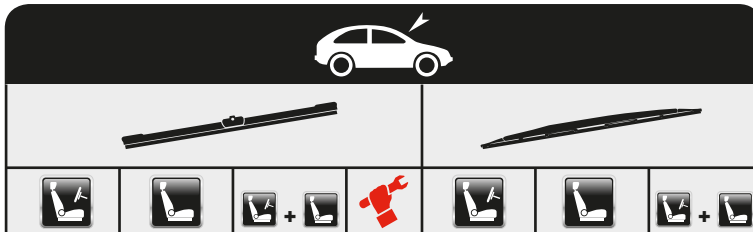

PEUGEOT

PORSCHE

...PEUGEOT										
EXPERT Box	04/16→									
+ Spoiler		AFR65	AFR48	AFR6548G	G					
EXPERT Platform/Chassis (223)	12/95→12/06					A65	A51			
+ Spoiler						AS65				
EXPERT Platform/Chassis	01/07→					A70	A51			
+ Spoiler						AS70				
EXPERT Platform/Chassis	09/16→									
		AFR65	AFR48	AFR6548G	G					
EXPERT Van/Box (222)	07/95→12/06					A65	A51			
+ Spoiler						AS65				
EXPERT Van/Box (VF3A_, VF3U_, VF3X_)	01/07→					A70	A51		AP35	
+ Spoiler						AS70				
PARTNER Platform/Chassis	01/99→07/08					A55	A55			
+ Spoiler						AS55		AS5555		
PARTNER Platform/Chassis	01/09→									
		AFR65	AFR40	AFR6540A	A					
PARTNER Van/Box ('96)	04/96→12/15					A55	A55		A41 1 x	
+ Spoiler						AS55		AS5555	A36 2 x	
PARTNER Van/Box ('08)	04/08→									
		AFR65	AFR40	AFR6540A	A				AP35	
TRAVELLER	04/16→									
		AFR65	AFR48	AFR6548G	G					

PORSCHE										
718 BOXSTER (982)	04/16→									
		AFR53	AFR58		F					
718 CAYMAN (982)	04/16→									
		AFR53	AFR58		F					
911 (996)	09/97→08/05					A55	A53		A55	
+ Spoiler						AS55				
								ASC5553		
911 (997)	07/04→12/12					A55	A53			
+ Spoiler						AS55				
								ASC5553		
911 (991)	12/11→									
		AFR53	AFR58		F					
911 Convertible (996)	02/98→08/05					A55	A53			
+ Spoiler						AS55				
								ASC5553		
911 Convertible (997)	04/05→12/12					A55	A53			
+ Spoiler						AS55				
								ASC5553