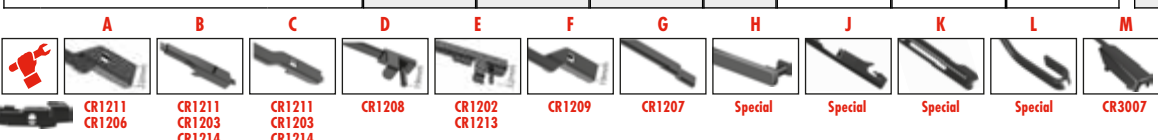

A CR1211 CR1206
B CR1211 CR1203 CR1214
C CR1211 CR1203 CR1214
D CR1208
E CR1202 CR1213
F CR1209
G CR1207
H Special
J Special
K Special
L Special
M CR3007