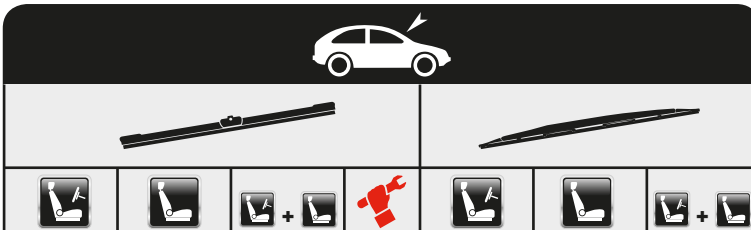

CR1207

Special

Special

Special

Special

CR3007

...NISSAN

PULSAR Hatchback (C13)	08/12→										
		AFR65	AFR35	AFR6535A	A						
QASHQAI (J11, J11_) Hybrid Blade	11/13→						AHR65	AHR40			
QASHQAI / QASHQAI +2 (J10, JJ10)	12/06→12/13										
		AFR60	AFR38	AFR6038A	B					AP31	
SERENA (C24)	06/99→12/13						A60	A60			
SKYLINE (R34)	01/98→08/02						A51	A51			
+ Spoiler							AS51				
SKYLINE Coupe (R34)	01/98→02/08						A51	A51			
+ Spoiler							AS51				
SKYLINE Coupe (V35)	01/01→12/07						A51	A51			
+ Spoiler							AS51				
TEANA I (J31) Hybrid Blade	02/03→09/08						AHR60	AHR48			
TIIDA Hatchback	05/04→12/13						A60	A36		AP35A	
+ Spoiler							AS60				
TIIDA Hatchback (C11X)	02/06→12/11						A60	A36		AP35A	
+ Spoiler							AS60				
TIIDA Saloon (SC11X)	05/04→12/13						A60	A36			
+ Spoiler							AS60				
TITAN	10/03→						A60	A55			
+ Spoiler							AS60				
X-TRAIL (T30)	06/01→01/13						A60	A41		A43	
+ Spoiler							AS60				
X-TRAIL (T31)	03/07→07/14						A60	A41		AP35B	
+ Spoiler							AS60				
X-TRAIL (T32) Hybrid Blade	10/13→						AHR65	AHR40		AP30	