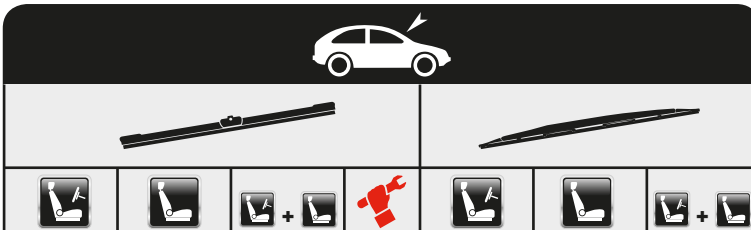

...LANCIA										
THEMA (LX)	09/11→						AHR60	AHR50		
Hybrid Blade							A65	A51		
THESIS (841AX)	07/02→07/09						AS65			
+ Spoiler							A65	A51		AP40
VOYAGER MPV (RT)	09/11→12/14						AS65			
+ Spoiler							A58	A41	A5841	R38
Y (840A)	11/95→09/03									A380R
YPSILON (843)	10/03→12/11						A60	A41		R33
+ Spoiler							AS60			A339R
YPSILON (312, 846)	05/11→					AFR60	AFR38	AFR6038A	A	
ZETA (220)	05/95→09/02						A65	A51		A41
+ Spoiler							AS65			
LAND ROVER										
DEFENDER Pickup (LD_)	10/95→02/16						A33	A33		
DISCOVERY II (LJ, LT)	10/98→08/04								A5050	AP37
									R53	
DISCOVERY III (TAA)	07/04→09/09									A41
DISCOVERY IV (LA)	09/09→									A41
DISCOVERY SPORT (LC)	09/14→						AHR65	AHR50		
Hybrid Blade							A55	A53		AP37
FREELANDER (LN)	02/98→10/06						AS55			
+ Spoiler										
FREELANDER 2 (FA_)	10/06→10/14					AFR60	AFR48	AFR6048B	B	A36
FREELANDER Soft Top	02/98→10/06						A55	A53		
+ Spoiler							AS55			
RANGE ROVER EVOQUE (LV)	06/11→					AFR60	AFR53	AFR6053A	A	
RANGE ROVER EVOQUE Convertible (LV_)	11/15→					AFR60	AFR53	AFR6053A	A	
RANGE ROVER III (LM)	03/02→12/12								A6565	A45
RANGE ROVER IV (LG)	08/12→						AHR60	AHR50		A45
Hybrid Blade										
RANGE ROVER SPORT (LS)	02/05→03/13									A41
RANGE ROVER SPORT (LW)	04/13→						AHR60	AHR50		A38
Hybrid Blade										→07/15
										AF38Z
										08/15→