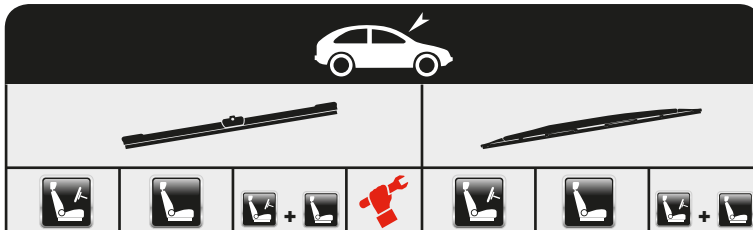

...MERCEDES-BENZ

VARIO Box Body / Estate	09/96→					A60	A60	
VARIO Bus	09/96→					A60	A60	
VARIO Cab with engine	09/96→					A60	A60	
VARIO Dumptruck	09/96→					A60	A60	
VARIO Platform/Chassis	09/96→					A60	A60	
VITO Bus (638)	02/96→07/03					AW65	AW55	AW6555
VITO Bus (W639)	09/03→							
→08/05 + Spoiler								ASW7065
09/05→		AFR65	AFL70	AFU7065B	B			
VITO / MIXTO Box (W639)	09/03→							
→08/05 + Spoiler								ASW7065
09/05→		AFR65	AFL70	AFU7065B	B			
VITO Van/Box (638)	03/97→07/03					AW65	AW55	AW6555

MG

MG 3	04/11→					A55	A43	
+ Spoiler						AS55		
MG 6 Hatchback	11/10→							
		AFR60	AFR45		B			
MG 6 Saloon	11/10→							
		AFR60	AFR45		B			
MGF (RD)	03/95→03/02					A51	A51	
+ Spoiler						AS51		
MG TF	03/02→12/09					A51	A51	
MG X-POWER	01/03→04/08					A55	A55	
+ Spoiler						AS55		AS5555
MG ZR	06/01→04/05					A45	A45	
+ Spoiler						AS45		AS4545
MG ZS	07/01→04/05					A51	A45	
+ Spoiler						AS51		AS5145
MG ZS Hatchback	07/01→10/05					A51	A45	
+ Spoiler						AS51		AS5145
MG ZT	06/01→07/05					A55	A55	
+ Spoiler						AS55		AS5555
MG ZT- T	10/01→07/05					A55	A55	
+ Spoiler						AS55		AS5555

MG

EXPRESS Box	03/03→05/05					A45	A45	
+ Spoiler						AS45		AS4545

MERCEDES-BENZ

MG