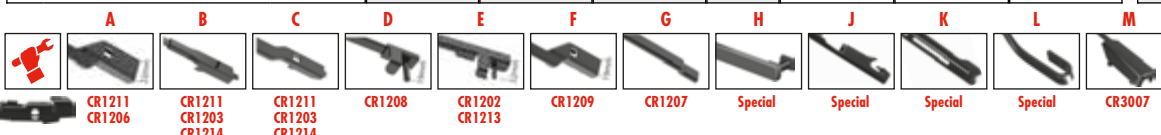

...HYUNDAI

GENESIS (DH) + Spoiler	06/14→					A65	A48		
GENESIS Coupe + Spoiler	01/08→					A60	A48		
GETZ (TB) + Spoiler	08/02→12/10					A55	A36		A36
GRANDEUR (TG) + Spoiler	06/03→					A60	A51		
GRANDEUR (HG) + Spoiler	01/11→					A60	A51		
Hybrid Blade						AHR60	AHR50		
GRAND SANTA FÉ Hybrid Blade	01/13→					AHR65	AHR35		
H-1 / STAREX + Spoiler	06/97→					A65	A51		A43
i10 (PA) + Spoiler	10/07→02/16					A55	A41		
i10 (IA) + Spoiler	08/13→					A55	A41		
i10 Saloon + Spoiler	12/13→					A55	A41		
i20 (PB, PBT) Hybrid Blade	08/08→					AHR60	AHR40		AP30A
i20 (GB) Hybrid Blade	11/14→					AHR60	AHR40		AP30
i20 ACTIVE (IB, GB) Hybrid Blade	09/15→					AHR60	AHR40		AP30
i20 Coupe Hybrid Blade	05/15→					AHR60	AHR40		AP30
i30 (FD) →03/10	10/07→11/11								
04/10→		AFR60	AFR45	AFR6045A	A	A60	A45		
04/10→ + Spoiler						AS60			
i30 (GD) Hybrid Blade	06/11→					AHR65	AHR35		
i30 (PDE, PD) Hybrid Blade	11/16→					AHR65	AHR40		
i30 Coupe Hybrid Blade	05/13→					AHR65	AHR35		
i30 CW (FD) →03/10	10/07→06/12								
04/10→		AFR60	AFR45	AFR6045A	A	A60	A45		
04/10→ + Spoiler						AS60			
i30 CW (GD) Hybrid Blade	06/12→					AHR65	AHR35		