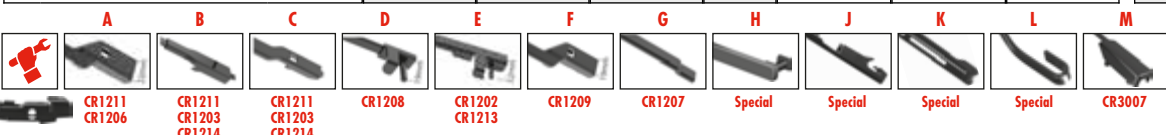

VW

AMAROK (2H_, S1B)	09/10→									
→04/12						A60	A58			
→04/12 + Spoiler						AS60				
05/12→		AFR60	AFR60		F