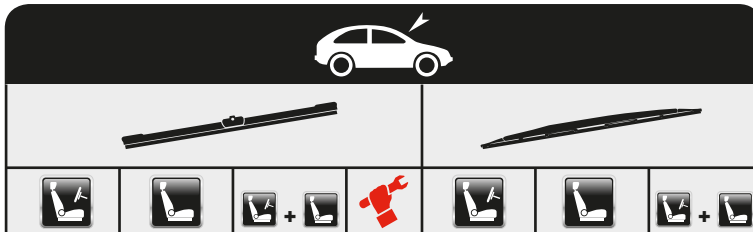

BMW

CHEVROLET

...BMW

X2 (F39)	11/17→										
+ Spoiler				AFR6050M	M						
X3 (E83)	01/03→12/11						A55	A51			
+ Spoiler							AS55		AS5551		
X3 (F25)	09/10→										
		AFR65	AFR48	AFR6548E	E					AF33X	
X4 (F26)	05/13→03/18										
		AFR65	AFR50	AFR6550A	E						
X5 (E53)	05/00→02/07						A60	A55			A45
+ Spoiler							AS60				
X5 (E70)	02/06→06/13										
→09/11		AFR60	AFR48	AFR6048E	E						
10/11→		AFR60	AFR48	AFR6048A	A						
X5 (F15, F85)	06/12→										
Hybrid Blade							AHR60	AHR50		AP30B	
X6 (E71, E72)	06/07→06/14										
→09/11		AFR60	AFR48	AFR6048E	E						
10/11→		AFR60	AFR48	AFR6048A	A						
X6 (F16, F86)	08/14→										
Hybrid Blade							AHR60	AHR50			
Z3 (E36)	10/95→01/03										
+ Spoiler							A51	A51			
							AS51				
Z3 Coupe (E36)	04/97→06/03										A33
+ Spoiler							A51	A51			
							AS51				
Z4 (E85)	02/03→12/09										
+ Spoiler							A53	A51			
							AS53				
Z4 (E89)	05/09→										
+ Spoiler							A55	A51			
							AS55		AS5551		
Z4 Coupe (E86)	03/06→01/09										
+ Spoiler							A53	A51			
							AS53				
Z8 (E52)	06/00→06/03										
+ Spoiler							A53	A53			
							AS53				

CHEVROLET

ALERO	03/99→09/04							A55	A43		
+ Spoiler								AS55			
AVEO Hatchback (T250, T255)	06/06→							A55	A41		
AVEO Hatchback (T300)	03/11→										
		AFR65	AFR38	AFR6538B	B					AP26	
AVEO Saloon (T200)	01/03→12/08										
03/06→							A55	A41			
AVEO Saloon (T250, T255)	03/05→							A55	A41		
AVEO Saloon (T300)	03/11→										
		AFR65	AFR38	AFR6538B	B						

A CR1211 CR1206
B CR1211 CR1203 CR1214
C CR1211 CR1203 CR1214
D CR1208
E CR1202 CR1213
F CR1209
G CR1207
H Special
J Special
K Special
L Special
M CR3007