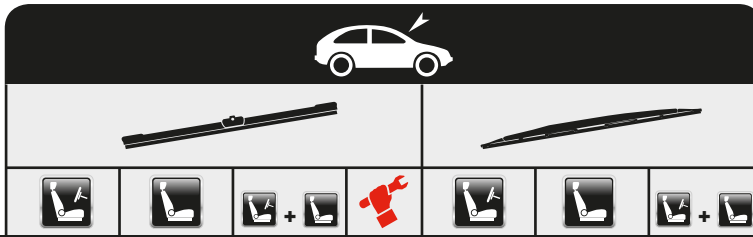

LDV

LEXUS

LDV									
CONVOY Box	04/96→04/09					A51	A51		
+ Spoiler						AS51			
CONVOY Bus	04/96→04/09					A51	A51		
+ Spoiler						AS51			
CONVOY Platform/Chassis	04/96→04/09					A51	A51		
+ Spoiler						AS51			
CUB	08/98→09/01					A60	A60		
MAXUS Box	02/05→12/09					A55	A55		
MAXUS Bus	02/05→12/09					A55	A55		
MAXUS Platform/Chassis	02/05→12/09					A55	A55		
PILOT Box	04/96→10/05					A38	A38		
PILOT Bus	04/96→10/05					A38	A38		
PILOT Platform/Chassis	04/96→10/05					A38	A38		
LEXUS									
CT (ZWA1_)	12/10→								
Hybrid Blade						AHR65	AHR45		
ES (MCV_, VZV_)	10/96→06/08					A60	A48		
+ Spoiler						AS60			
ES (_V4_)	03/06→06/12					A60	A48		
+ Spoiler						AS60			
ES (_V6_)	06/12→								
Hybrid Blade						AHR65	AHR45		
GS (UZS161, JZS160)	08/97→12/04					A60	A51		
+ Spoiler						AS60			
GS (GRS19_, UZS19_, GWS19_)	01/05→11/11								
Hybrid Blade						AHR60	AHR48		
GS (GRL1_, GWL1_)	09/11→								
Hybrid Blade						AHR65	AHR45		
IS C (GSE2_)	04/09→								
Hybrid Blade						AHR55	AHR50		
IS I (JCE1_, GXE1_)	04/99→07/05					A55	A48		
+ Spoiler						AS55		AS5548	
IS II (GSE2_, ALE2_, USE2_)	08/05→03/13								
Hybrid Blade						AHR55	AHR50		
IS III (GSE3_, AVE3_)	04/13→								
Hybrid Blade						AHR60	AHR45		
IS SportCross	10/01→10/05					A55	A48		
+ Spoiler						AS55		AS5548	
LFA (LFA10_)	12/10→11/12								
Hybrid Blade x1						AHR60			
LS (UCF30)	10/00→08/06					A60	A41		
+ Spoiler						AS60			

A CR1211 CR1206 B CR1211 CR1203 CR1214 C CR1211 CR1203 CR1214 D CR1208 E CR1202 CR1213 F CR1209 G CR1207 H Special J Special K Special L Special M CR3007