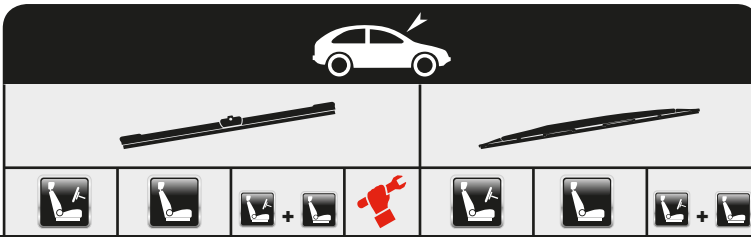

...VW

TIGUAN (5N_)	09/07→												
		AFR60	AFR53	AFR6053A	A								AF33X
TIGUAN	01/16→												
		AFR63	AFR55	AFR6553F	F								AF34
TIGUAN ALLSPACE (BW2)	03/17→												
		AFR63	AFR55	AFR6553F	F								AF34
TOUAREG (7LA, 7L6, 7L7)	10/02→05/10												
		AFR65	AFR65	AFR6565E	E								AF33X
TOUAREG (7P5)	01/10→												
		AFR65	AFR65	AFR6565E	E								AF37Y
TOURAN (1T1, 1T2)	02/03→05/10												
		AFR70	AFL70	AFU7070E	E								AF38X
→10/06		AFR60	AFR45	AFR6045A	E								
11/06→		AFR60	AFR45	AFR6045A	A								
TOURAN (1T3)	05/10→05/15												
		AFR60	AFR45	AFR6045A	A								AF34
TOURAN	05/15→												
		AFR70	AFR40	AFR7040A	F								AF28
T-ROC (A11)	11/17→												
		AFR65	AFR48	AFR6548F	F								AF34
UP	08/11→												
		AFR60	AFR40	AFR6040F	F								AF25
VENTO	01/10→												
		AFR60	AFR40	AFR6040F	F								

VW

AMAROK Platform/Chassis (S1B)	09/11→												
→04/12						A60	A58						
→04/12 + Spoiler						AS60							
05/12→		AFR60	AFR60		F								
CADDY ALLTRACK Box (SAA)	05/15→												
		AFR60	AFR45	AFR6045A	A								AF40
CADDY II Van/Box (9K9A)	11/95→01/04					A53	A45						A45
+ Spoiler						AS53		AS5345					
CADDY III Van/Box (2KA, 2KH, 2CA, 2CH)	03/04→05/15												
→05/06		AFR60	AFR45	AFR6045A	E								AF38X
06/06→		AFR60	AFR45	AFR6045A	A								
CADDY IV Van/Box (SAA, SAH)	05/15→												
		AFR60	AFR45	AFR6045A	A								AF40
CRAFTER 30-35 Bus (2E_)	04/06→12/16												
		AFR65	AFR60	AFR6560B	B								AF38Z