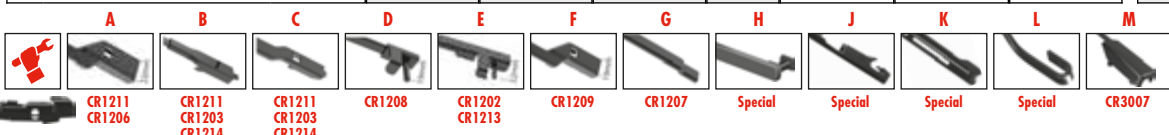

...VW

Model	Period	AFR65	AFR60	AFR6560B	B	A53	A48	A36	AF38Z
CRAFTER 30-50 Platform/Chassis (2F_)	04/06→12/16	AFR65	AFR60	AFR6560B	B				
CRAFTER 30-50 Van/Box (2E_)	04/06→12/16	AFR65	AFR60	AFR6560B	B				AF38Z
CRAFTER Box (SY_)	09/16→	AFR70	AFR65		F				
CRAFTER Bus (SY_)	09/16→	AFR70	AFR65		F				
CRAFTER Platform/Chassis (SZ_)	11/16→	AFR70	AFR65		F				
GOLF IV Van (1J1)	05/00→05/04					A53	A48	A36	
→05/02									
06/02→		AFR53	AFR48A		E				
LOAD UP	12/14→	AFR60	AFR40	AFR6040F	F				AF25
LT 28-35 II Bus (2DB, 2DE, 2DK)	04/96→07/06					A60	A55		
LT 28-46 II Platform/Chassis (2DC, 2DE, 2DG, 2DL, 2DM)	04/96→07/06					A60	A55		
LT 28-46 II Van/Box (2DA, 2DD, 2DH)	04/96→07/06					A60	A55		
POLO Van (6R)	01/14→	AFR60	AFR40	AFR6040F	F				AF28
TRANSPORTER V Bus (7HB, 7HJ, 7EB, 7EJ, 7EF)	04/03→08/15								
→05/13						A60	A55	AF38X	
→05/13 + Spoiler						AS60			
→05/13								ASC6055	
→05/13		AFR60	AFR60	AFR6060E	E				
06/13→		AFR60	AFR60		F				
TRANSPORTER V Platform/Chassis (7JD, 7JE, 7JL, 7JY, 7JZ, 7FD)	04/03→08/15								
→05/13						A60	A55		
→05/13 + Spoiler						AS60			
→05/13								ASC6055	
→05/13		AFR60	AFR60	AFR6060E	E				
06/13→		AFR60	AFR60		F				
TRANSPORTER V Van/Box (7HA, 7HH, 7EA, 7EH)	04/03→08/15								
→05/13						A60	A55	AF38X	
→05/13 + Spoiler						AS60			
→05/13								ASC6055	
→05/13		AFR60	AFR60	AFR6060E	E				
06/13→		AFR60	AFR60		F