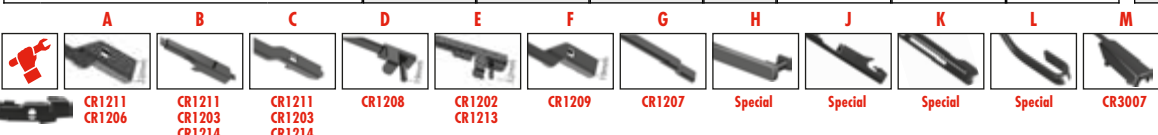

FORD

B-MAX (JK)	10/12→							
		AFR75	AFL63	AFR7563B	B			
C-MAX (DM2)	02/07→09/10							
		AFR65	AFR48	AFR6548E	E			
C-MAX II	04/10→							
		AFR75	AFL63	AFR7563B	B			
COUGAR (EC_)	08/98→12/01					A55	A51	
+ Spoiler						AS55		AS5551
ECOSPORT	09/11→					A55	A41	
+ Spoiler						AS55		AS5541
ESCORT CLASSIC (AAL, ABL)	10/98→07/00					A51	A51	
+ Spoiler						AS51		
ESCORT CLASSIC Turnier (ANL)	02/99→07/00					A51	A51	
+ Spoiler						AS51		
ESCORT VII (GAL, AAL, ABL)	01/95→10/02					A51	A51	
+ Spoiler						AS51		
ESCORT VII Convertible (ALL)	02/95→08/00					A51	A51	
+ Spoiler						AS51		
ESCORT VII Estate (GAL, ANL)	01/95→10/02					A51	A51	
+ Spoiler						AS51		
ESCORT VII Saloon (GAL, AFL)	01/95→08/02					A51	A51	
+ Spoiler						AS51		
FIESTA IV (JA_, JB_)	08/95→09/02					A48	A48	
+ Spoiler						AS48		AS4848