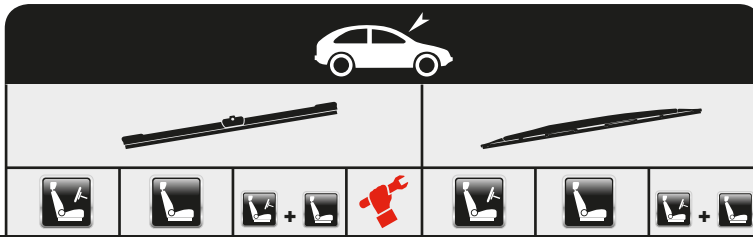

Special

Special

Special

CR3007

...PEUGEOT

3008 SUV (M_) 	05/16→										
		AFR70	AFR40	AFR7040A	F						
4007 (GP_) Hybrid Blade 	02/07→							AHR60	AHR50		
4008 + Spoiler 	05/12→							A60	A53		
								AS60			
5008  	06/09→										
		AFR80	AFL70	AFR8070A	A						
5008 II 	12/16→										
		AFR70	AFR40	AFR7040A	F						
BIPPER Tepee 	04/08→										
		AFR65	AFR48	AFR6548G	G						
EXPERT (224) + Spoiler 	10/95→12/06							A65	A51		
								AS65			
EXPERT Tepee (VF3V_) + Spoiler 	01/07→							A70	A51		
								AS70			
ION Hybrid Blade  x1	11/10→							AHR65			
PARTNER Combispace (5F) + Spoiler 	05/96→12/15							A55	A55		
								AS55		AS5555	
PARTNER Tepee 	04/08→										
		AFR65	AFR40	AFR6540A	A						
RCZ  	03/10→										
		AFR65	AFL65	AFU6565A	A						