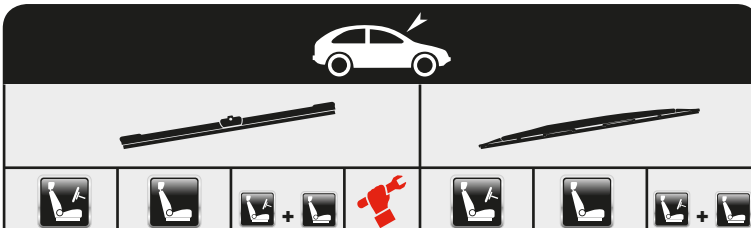

VW

AMAROK (2H_, S1B)	09/10→									
→04/12						A60	A58			
→04/12 + Spoiler						AS60				
05/12→		AFR60	AFR60		F					

...VW										
ARTEON (3H7)	04/17→									
		AFR65	AFR48	AFR6548F	F					
BEETLE (5C1)	04/11→									
		AFR53	AFR53	AFR5353F	F					
BEETLE Convertible (5C7)	12/11→									
		AFR53	AFR53	AFR5353F	F					
BORA (1J2)	10/98→09/05									
→05/02						A53	A48			
→05/02 + Spoiler						AS53		AS5348		
→05/02								ASC5348		
06/02→		AFR53	AFR48A		E					
BORA Estate (1J6)	05/99→05/05									
→05/02						A53	A48		A38	
→05/02 + Spoiler						AS53		AS5348		
→05/02								ASC5348		
06/02→		AFR53	AFR48A		E					
CADDY ALLTRACK Estate (SAB)	05/15→									
		AFR60	AFR45	AFR6045A	A				AF40	
CADDY II Estate (9K9B)	11/95→01/04					A53	A45		A45	
+ Spoiler						AS53		AS5345		
CADDY II Pickup (9U7)	06/96→12/00					A53	A45			
+ Spoiler						AS53		AS5345		
CADDY III Estate (2KB, 2KJ, 2CB, 2CJ)	03/04→05/15									
→05/06		AFR60	AFR45	AFR6045A	E				AF38X	
06/06→		AFR60	AFR45	AFR6045A	A					
CADDY IV Estate (SAB, SAJ)	05/15→									
		AFR60	AFR45	AFR6045A	A				AF40	
CC (358)	11/11→12/16									
		AFR60	AFR48	AFR6048F	F					
EOS (1F7, 1F8)	03/06→08/15									
		AFR60	AFR48	AFR6048A	A					
FOX (5Z1, 5Z3)	10/03→					A53	A38		AP30V	
+ Spoiler						AS53				
GOLF ALLTRACK (BA5)	12/14→									
		AFR65	AFR45	AFR6545F	F				AF28	
GOLF IV (1J1)	08/97→06/05									
→05/02						A53	A48		A36	
→05/02 + Spoiler						AS53		AS5348		
→05/02								ASC5348		
06/02→		AFR53	AFR48A		E					
GOLF IV Cabriolet (1E7)	06/98→06/02					A53	A48			
+ Spoiler						AS53		AS5348		
								ASC5348		