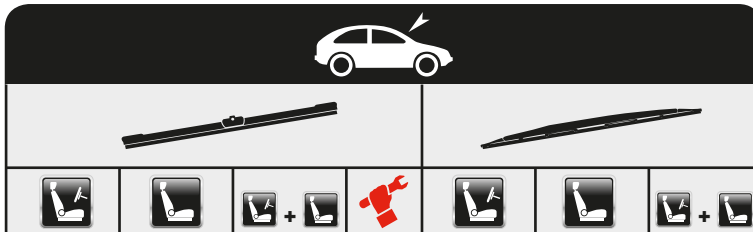

...VW

Model	Period	A	B	C	D	E	F	G	H	J	K	L	M
PHAETON (3D_)	04/02→03/16												
+ Spoiler		AFR60	AFR53			E							
POLO (6N2)	10/99→10/01									A48	A48		A29
+ Spoiler										AS48		AS4848	
POLO (9N_)	10/01→01/12												
→05/02										A53	A48		A33 →05/02
→05/02 + Spoiler										AS53		AS5348	AF33X 06/02→03/05
→05/02												ASC5348	AF28X 04/05→
06/02→03/05		AFR53	AFR48A			E							
04/05→		AFR53	AFR48	AFR5348A	A								
POLO (6R, 6C)	06/09→												
		AFR60	AFR40	AFR6040F	F								AF28
POLO (AW1, BZ1)	06/17→												
		AFR65	AFR45	AFR6545F	F								AF28
POLO CLASSIC (6KV2)	11/95→07/06									A53	A45		
+ Spoiler										AS53		AS5345	
												ASC5348	
POLO Saloon (9N4)	09/02→12/10												
→03/05		AFR53	AFR48A			E							
04/05→		AFR53	AFR48	AFR5348A	A								
POLO Saloon (9A4)	09/02→												
→03/05		AFR53	AFR48A			E							
04/05→		AFR53	AFR48	AFR5348A	A								
POLO Saloon	05/09→									A60	A41		
+ Spoiler										AS60			
POLO Variant (6KV5)	04/97→09/01									A53	A45		
+ Spoiler										AS53		AS5345	
												ASC5348	
POLO VIVO Hatchback	02/10→									A53	A45		
+ Spoiler										AS53		AS5345	
												ASC5348	
POLO VIVO Saloon	02/10→									A53	A45		
+ Spoiler										AS53		AS5345	
												ASC5348	
SCIROCCO (137, 138)	05/08→11/17												
		AFR60	AFR48	AFR6048A	A								AF25
SHARAN (7M8, 7M9, 7M6)	05/95→03/10												
→10/01												A7065	A41
11/01→		AFR70	AFL70	AFU7070E	E								
SHARAN (7N1, 7N2)	05/10→												
		AFR70	AFR40	AFR7040A	F								AF34

A CR1211 CR1206
B CR1211 CR1203 CR1214
C CR1211 CR1203 CR1214
D CR1208
E CR1202 CR1213
F CR1209
G CR1207
H Special
J Special
K Special
L Special
M CR3007