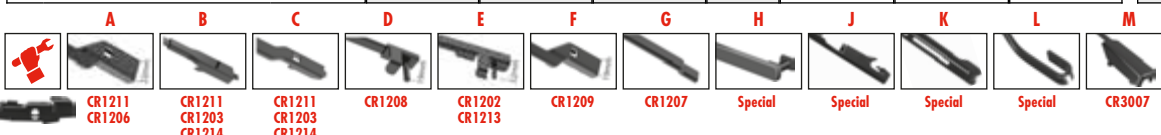

JAGUAR

F-PACE (X761, DC_)	09/15→							
		AFR65	AFR48	AFR6548A	A			
F-TYPE Convertible	10/12→					A55	A53	
+ Spoiler						AS55		
F-TYPE Coupe	10/13→					A55	A53	
+ Spoiler						AS55		

ISUZU
IVECO
JAGUAR