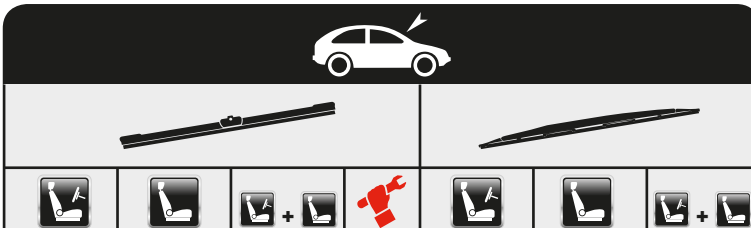

VW

...VW										
NEW BEETLE (9C1, 1C1)	01/98→09/10					A53	A53			
+ Spoiler						AS53				
									ASC5353	
NEW BEETLE Convertible (1Y7)	09/02→10/10					A53	A53			
+ Spoiler						AS53				
									ASC5353	
PASSAT (3B2)	08/96→12/01					A53	A53			
+ Spoiler						AS53				
PASSAT (3B3)	11/00→05/05					A53	A53			
→05/02						AS53				
→05/02 + Spoiler										
→05/02									ASC5353	
06/02→		AFR53	AFR53A		E					
PASSAT (3C2)	03/05→11/10									
		AFR60	AFR48	AFR6048A	A					
PASSAT (362)	08/10→12/14									
→08/11		AFR60	AFR48	AFR6048A	A					
09/11→		AFR60	AFR48	AFR6048F	F					
PASSAT (A32, A33)	01/11→									
		AFR60	AFR48	AFR6048F	F					
PASSAT (3G2)	08/14→									
		AFR65	AFR48	AFR6548F	F					
PASSAT ALLTRACK (365)	01/12→12/14									AF28X
		AFR60	AFR48	AFR6048F	F					
PASSAT ALLTRACK (3G5)	05/15→									AF34
		AFR65	AFR48	AFR6548F	F					
PASSAT CC (357)	05/08→01/12									
		AFR60	AFR48	AFR6048A	A					
PASSAT Variant (3B5)	05/97→12/01					A53	A53			A41
+ Spoiler						AS53				
PASSAT Variant (3B6)	10/00→08/05									
→05/02						A53	A53			A38
→05/02 + Spoiler						AS53				
→05/02									ASC5353	
06/02→		AFR53	AFR53A		E					
PASSAT Variant (3C5)	08/05→10/11									
		AFR60	AFR48	AFR6048A	A					AF28X
PASSAT Variant (365)	08/10→12/14									
→08/11		AFR60	AFR48	AFR6048A	A					AF28X
09/11→		AFR60	AFR48	AFR6048F	F					
PASSAT Variant (3G5)	08/14→									
		AFR65	AFR48	AFR6548F	F					AF34

CR1211
CR1206

CR1211
CR1203
CR1214

CR1211
CR1203
CR1214

CR1208

CR1202
CR1213

CR1209

CR1207

Special

Special

Special

Special

CR3007