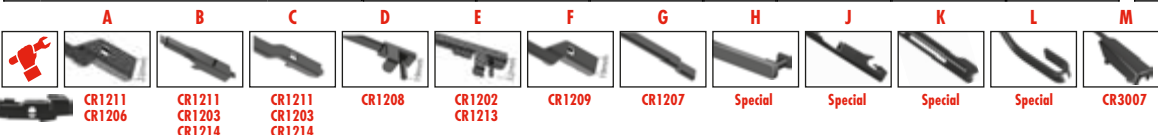

PEUGEOT

206 Van + Spoiler	04/99→03/09							A55	A55		
								AS55		AS5555	
207 Van 	04/07→										
		AFR65	AFR43	AFR6543E	E						AP40D
208 Van 	10/12→										
		AFR65	AFR40	AFR6540A	A						AP35
BIPPER (AA_) 	02/08→										
		AFR65	AFR48	AFR6548G	G						
BOXER Bus (244, Z_) 	12/01→							A55	A55		
BOXER Bus 	09/05→										
		AFR65	AFR55	AFR6555A	A						
BOXER Platform/Chassis (244) 	12/01→							A55	A55		
BOXER Platform/Chassis 	04/06→										
		AFR65	AFR55	AFR6555A	A						
BOXER Van/Box (244) 	12/01→							A55	A55		
BOXER Van/Box 	04/06→										
		AFR65	AFR55	AFR6555A	A