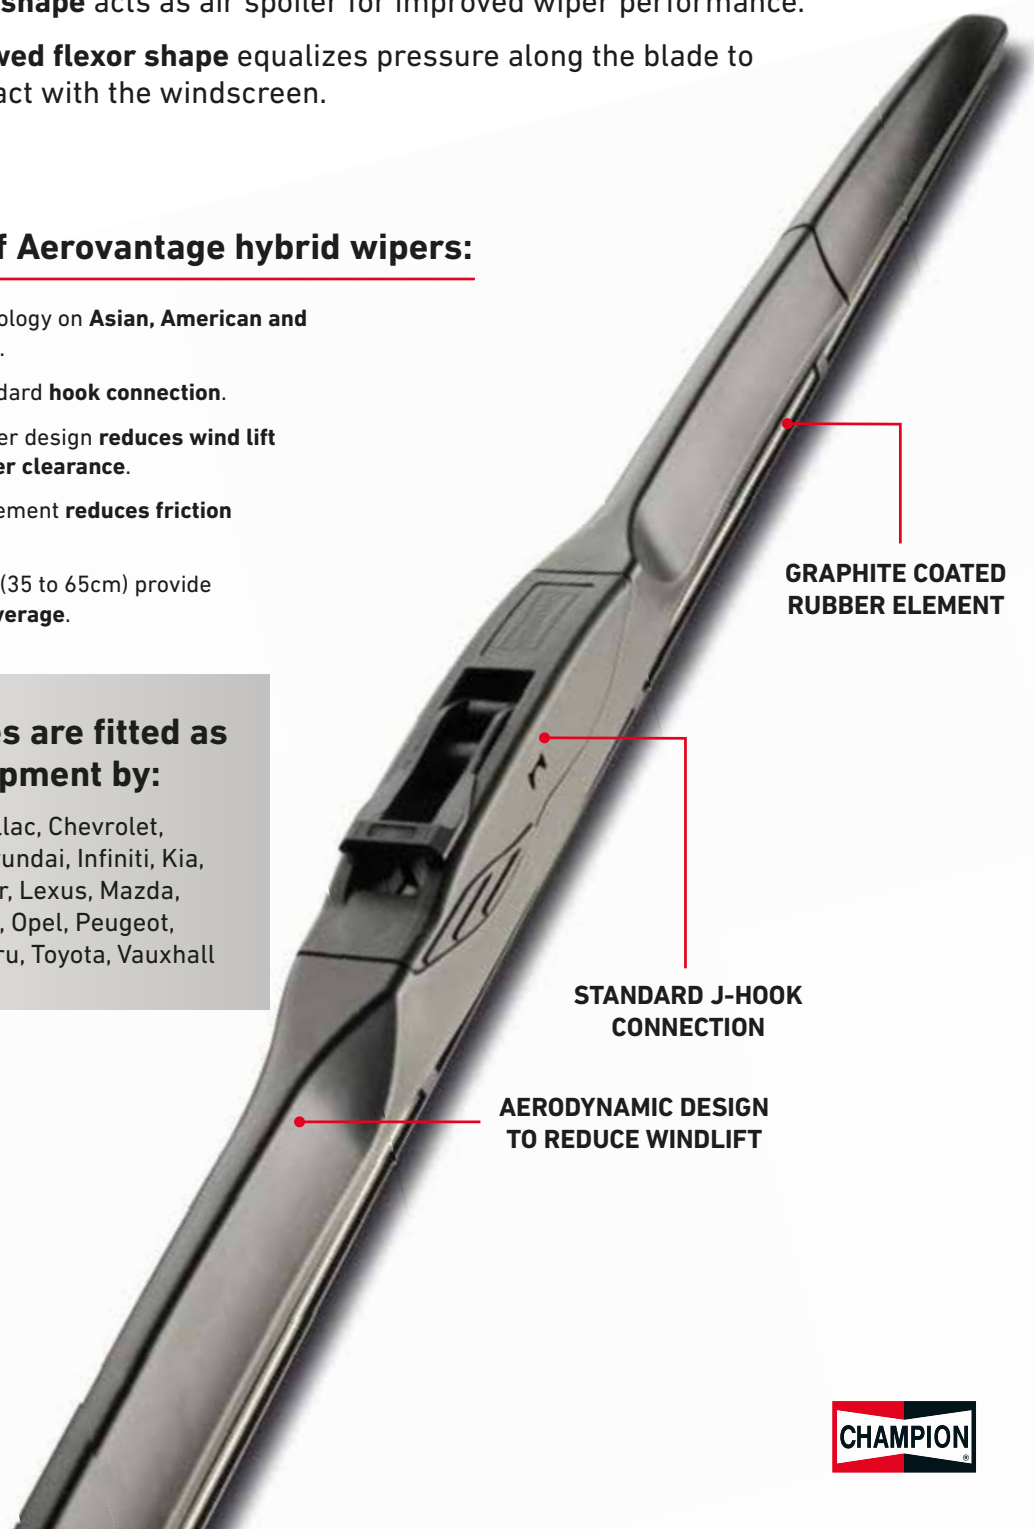

OE GRADE
WIPER ELEMENT

UNIVERSAL CONNECTOR

EXTRUDED LUG
ARTICULATIONS

FOR ASIAN VEHICLES

CHAMPION “hybrid” blades – designed for Asian vehicles.

Hybrid blades share features of both conventional and flat blades:

- **Articulated plastic frame** with conventional hook type connection.
- **Steel sub-structure** supporting twin spring flexors and rubber wiping element.
- **Aerodynamic shape** acts as air spoiler for improved wiper performance.
- **Curved or bowed flexor shape** equalizes pressure along the blade to optimize contact with the windscreen.

The benefits of Aerovantage hybrid wipers:

- Matching OE technology on **Asian, American and European vehicles.**
- Simple to fit - standard **hook connection.**
- Aerodynamic spoiler design **reduces wind lift and improves water clearance.**
- Graphite coated element **reduces friction and noise.**
- Full range of sizes (35 to 65cm) provide **maximum parc coverage.**

Hybrid blades are fitted as original equipment by:

Acura, Buick, Cadillac, Chevrolet, Citroën, Honda, Hyundai, Infiniti, Kia, Lancia, Land Rover, Lexus, Mazda, Mitsubishi, Nissan, Opel, Peugeot, Saab, Scion, Subaru, Toyota, Vauxhall

GRAPHITE COATED RUBBER ELEMENT

STANDARD J-HOOK CONNECTION

AERODYNAMIC DESIGN TO REDUCE WINDLIFT