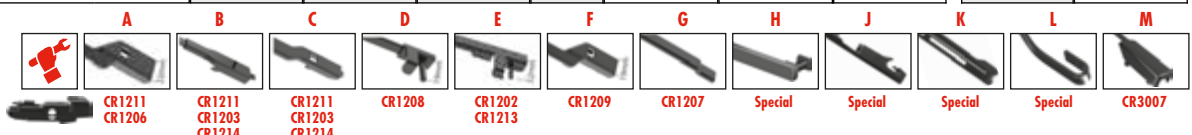

PEUGEOT

PORSCHE

...PEUGEOT										
EXPERT Box	04/16→									
+ Spoiler		AFR65	AFR48	AFR6548G	G					
EXPERT Platform/Chassis (223)	12/95→12/06					A65	A51			
+ Spoiler						AS65				
EXPERT Platform/Chassis	01/07→					A70	A51			
+ Spoiler						AS70				
EXPERT Platform/Chassis	09/16→									
		AFR65	AFR48	AFR6548G	G					
EXPERT Van/Box (222)	07/95→12/06					A65	A51			
+ Spoiler						AS65				
EXPERT Van/Box (VF3A_, VF3U_, VF3X_)	01/07→					A70	A51		AP35	
+ Spoiler						AS70				
PARTNER Platform/Chassis	01/99→07/08					A55	A55			
+ Spoiler						AS55		AS5555		
PARTNER Platform/Chassis	01/09→									
		AFR65	AFR40	AFR6540A	A					
PARTNER Van/Box ('96)	04/96→12/15					A55	A55		A41 1 x	
+ Spoiler						AS55		AS5555	A36 2 x	
PARTNER Van/Box ('08)	04/08→									
		AFR65	AFR40	AFR6540A	A				AP35	
TRAVELLER	04/16→									
		AFR65	AFR48	AFR6548G	G					

PORSCHE										
718 BOXSTER (982)	04/16→									
		AFR53	AFR58		F					
718 CAYMAN (982)	04/16→									
		AFR53	AFR58		F					
911 (996)	09/97→08/05					A55	A53		A55	
+ Spoiler						AS55				
								ASC5553		
911 (997)	07/04→12/12					A55	A53			
+ Spoiler						AS55				
								ASC5553		
911 (991)	12/11→									
		AFR53	AFR58		F					
911 Convertible (996)	02/98→08/05					A55	A53			
+ Spoiler						AS55				
								ASC5553		
911 Convertible (997)	04/05→12/12					A55	A53			
+ Spoiler						AS55				
								ASC5553