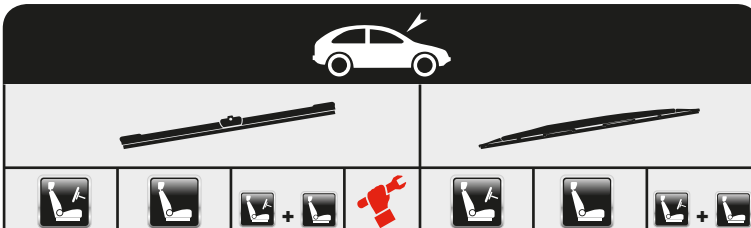

Special

Special

Special

Special

CR3007

...FIAT

SCUDO Box (270_)	01/07→					A70	A51	
+ Spoiler						AS70		
SCUDO Platform/Chassis (220_)	09/96→12/06					A65	A51	
+ Spoiler						AS65		
SCUDO Platform/Chassis (270_)	01/07→					A70	A51	
+ Spoiler						AS70		
SEICENTO Van (187)	01/98→01/10					A48	A48	
+ Spoiler						AS48		AS4848
TALENTO Box	06/16→							
		AFR65	AFR48	AFR6548A	A			
TALENTO Kombi	06/16→							
		AFR65	AFR48	AFR6548A	A			
TALENTO Multicab	06/16→							
		AFR65	AFR48	AFR6548A	A			
TALENTO Platform/Chassis	06/16→							
		AFR65	AFR48	AFR6548A	A			