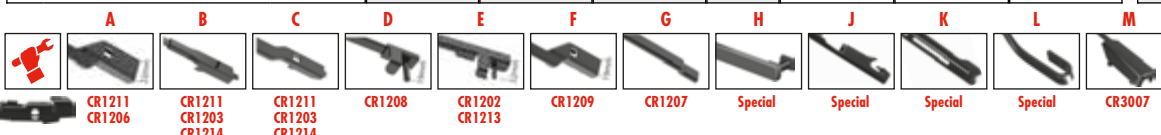

...VAUXHALL

Model	Period	A	B	C	D	E	F	G	H	J	K	L	M
ASTRA Mk V (H) Estate	08/04→10/12	AFR55	AFR45	AFR5545E	E								
ASTRA Mk V (H) Sport Hatch	02/05→11/10	AFR55	AFR45	AFR5545E	E								
ASTRA Mk VI (J)	12/09→	AFR68	AFL63	AFR6863A	A								
ASTRA Mk VI (J) Sports Tourer	10/10→	AFR68	AFL63	AFR6863A	A								
ASTRA Mk VI (J) Saloon	06/12→	AFR68	AFL63	AFR6863A	A								
ASTRA Mk VII (K)	07/15→	AFR70	AFL60	AFR7060A	A								
ASTRA Mk VII (K) Estate	11/15→	AFR70	AFL60	AFR7060A	A								
ASTRA TwinTop Mk V (H)	09/05→11/10	AFR55	AFR45	AFR5545E	E								
CASCADA Convertible	02/13→	AFR68	AFL63	AFR6863A	A								
COMBO TOUR Mk II (C) (F25)	09/01→02/12							A51	A43				
+ Spoiler								AS51					
CORSA Mk II (C) (WSL, F08)	08/00→10/06							A51	A45				
+ Spoiler								AS51		AS5145			
CORSA Mk III (D) (L_8)	07/06→08/14	AFR65	AFR40	AFR6540B	B								
CORSA Mk IV (E)	08/14→	AFR65	AFR40	AFR6540B	B								
CROSSLAND X (P17)	03/17→	AFR65	AFR40	AFR6540F	F								
FRONTERA Mk II (B)	10/98→10/04							A48	A48				
+ Spoiler								AS48		AS4848			
GRANDLAND X (A18)	06/17→	AFR70	AFR48		A								
INSIGNIA Hybrid Blade	07/08→05/17							AHR60	AHR45				
INSIGNIA Estate Hybrid Blade	07/08→05/17							AHR60	AHR45				
INSIGNIA Mk I (A) Country Tourer (G09) Hybrid Blade	07/08→05/17							AHR60	AHR45				
INSIGNIA Mk II (B) Country Tourer (Z18) Hybrid Blade	03/17→							AHR60	AHR50				
INSIGNIA Mk II (B) Hatchback (Z18) Hybrid Blade	03/17→							AHR60	AHR50