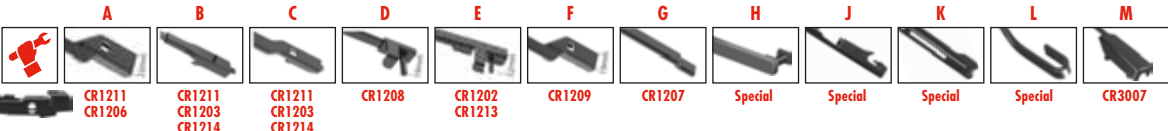

FIAT

124 Spider (348_) Hybrid Blade	03/16→					AHR45	AHR48	

CR1211
CR1206

CR1211
CR1203
CR1214

CR1211
CR1203
CR1214

CR1208

CR1202
CR1213

CR1209

CR1207

Special

Special

Special

Special

CR3007

DAIHATSU

DODGE

FIAT