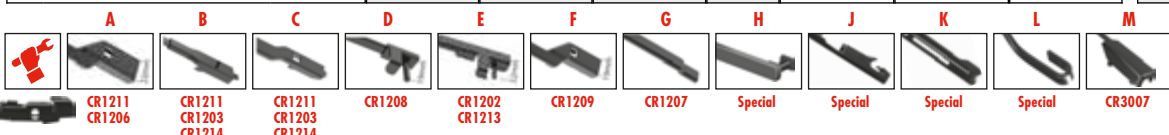

...PORSCHE

911 Convertible (991)	03/12→												
+ Spoiler		AFR53	AFR58		F								
911 Targa (996)	12/01→08/05						A55	A53					A55
+ Spoiler							AS55						ASC5553
911 Targa (997)	07/06→12/12						A55	A53					
+ Spoiler							AS55						ASC5553
911 Targa (991)	05/14→												
+ Spoiler		AFR53	AFR58		F								
BOXSTER (986)	09/96→12/04						A55	A53					
+ Spoiler							AS55						ASC5553
BOXSTER (987)	11/04→12/11						A55	A53					
+ Spoiler							AS55						ASC5553
BOXSTER (981)	04/12→												
+ Spoiler		AFR53	AFR58		F								
BOXSTER Spyder (987)	09/07→12/11						A55	A53					
+ Spoiler							AS55						ASC5553
BOXTER Spyder	07/15→												
+ Spoiler		AFR53	AFR58		F								
CARRERA GT	07/03→12/06						A55	A55					A55
+ Spoiler							AS55						
CAYENNE (955)	09/02→09/10												
+ Spoiler		AFR65	AFR65	AFR6565E	E								
CAYENNE	06/10→												
+ Spoiler		AFR65	AFR65	AFR6565E	E								AF34Y
CAYMAN (987)	11/05→12/13						A55	A53					
+ Spoiler							AS55						ASC5553
CAYMAN (981)	03/13→												
+ Spoiler		AFR53	AFR58		F								
MACAN	02/14→												
+ Spoiler		AFR60	AFR50	AFR6050F	F								AF38Z
PANAMERA	03/09→10/16						A60	A55					
+ Spoiler							AS60						
PANAMERA (971)	11/16→												
+ Spoiler		AFR63	AFR50		F								
PANAMERA Sport Turismo (971)	03/17→												
+ Spoiler		AFR63	AFR50		F