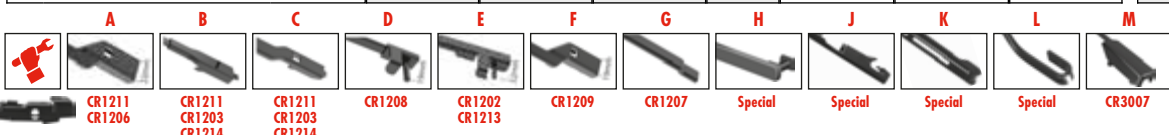

...BMW											
5 (E39)	09/95→06/03									A6555	
										R65C	
5 (E60)	12/01→03/10										
		AFL58	AFL60	AFU6058C	C						
5 (F10, F18)	01/09→10/16										
		AFR65	AFR45	AFR6545D	D						
5 (G30, F90)	09/16→										
		AFR65	AFR48	AFR6548A	A						
5 Gran Turismo (F07)	01/09→02/17										
		AFR65	AFR45	AFR6545D	D						
5 Touring (E39)	09/96→05/04									A6555	A45
										R65C	
5 Touring (E61)	03/04→12/10										
		AFL58	AFL60	AFU6058C	C						
5 Touring (F11)	11/09→										
		AFR65	AFR45	AFR6545D	D						
5 Touring (G31)	03/17→										
		AFR65	AFR48	AFR6548A	A						
6 (E63)	01/04→12/10										
		AFL58	AFL60	AFU6058C	C						
6 Convertible (E64)	03/04→12/10										
		AFL58	AFL60	AFU6058C	C						
6 Convertible (F12)	03/11→										
		AFR65	AFR43		D						
6 Coupe (F13)	11/10→										
		AFR65	AFR43		D						
6 Gran Coupe (F06)	09/11→										
		AFR65	AFR43		D						
7 (F01, F02, F03, F04)	02/08→12/15										
		AFR65	AFR45	AFR6545D	D						
7 (G11, G12)	10/14→										
		AFR65	AFR48	AFR6548A	A						
i3 (I01)	08/13→										
		AFR70	AFL53		E					AP28	
i8 (I12)	03/14→										
		AFR70	AFL60		E						
i8 Roadster (I15)	03/18→										
		AFR70	AFL60		E						
X1 (E84)	03/09→06/15										
		AFR60	AFR48	AFR6048B	B					AF30Z	
X1 (F48)	11/14→										
		AFR65	AFR40	AFR6540F	F					AF34Y