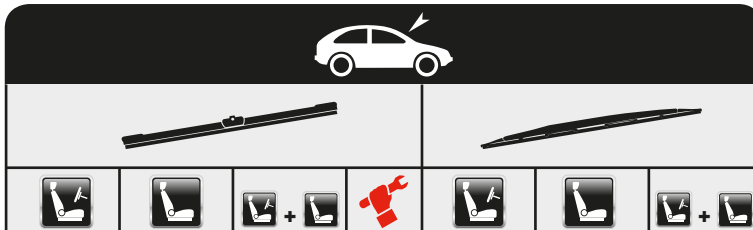

Special

Special

Special

CR3007

...SKODA

RAPID (NH3)	07/12→								
		AFR60	AFR40	AFR6040F	F				
RAPID Spaceback (NH1)	07/12→								
		AFR60	AFR40	AFR6040F	F				
ROOMSTER (5J)	03/06→05/15								
		AFR53	AFR53	AFR5353A	A				
SUPERB (3U4)	12/01→03/08								
→10/04		AFR53	AFR53A		E				
11/04→						A53	A48		
11/04→ + Spoiler						AS53		AS5348	
11/04→								ASC5348	
SUPERB (3T4)	03/08→05/15								
		AFR60	AFR45	AFR6045A	A				
SUPERB (3V3)	03/15→								
		AFR65	AFR45	AFR6545F	F				
SUPERB Estate (3T5)	10/09→05/15								
		AFR60	AFR45	AFR6045A	A				AF40
SUPERB Estate (3V5)	03/15→								
		AFR65	AFR45	AFR6545F	F				AF40
YETI (5L)	05/09→12/17								
		AFR60	AFR48	AFR6048A	A				AF27