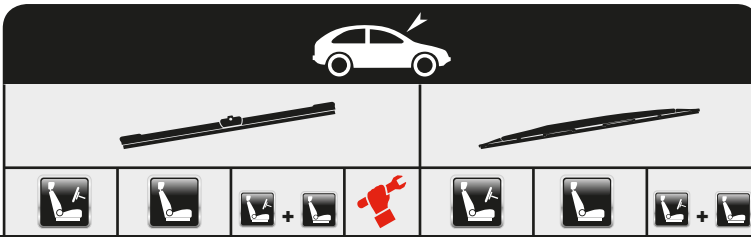

Special

Special

Special

CR3007

...OPEL

VIVARO Platform/Chassis (E7)	08/01→					A60	A53	
+ Spoiler						AS60		
VIVARO Platform/Chassis	06/14→							
		AFR65	AFR48	AFR6548A	A			
ZAFIRA B Van	07/05→							
		AFR70	AFL55	AFR7055B	B			AP35