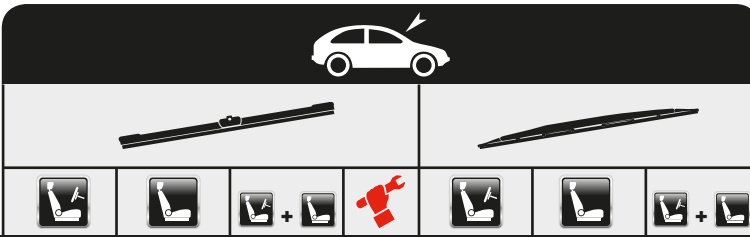

NISSAN

OPEL

...NISSAN

INTERSTAR Platform/Chassis	08/03→										
→04/06								A60	A60		
→04/06								AS60			
05/06→								AW60	AW60	AW6060	
KUBISTAR Box (X80)	08/03→							A51	A51		AP40
+ Spoiler								AS51			
NAVARA Platform/Chassis (D22)	03/97→							A48	A48		
NAVARA Platform/Chassis (D40)	08/08→							A60	A48		
NV200 Box	02/10→							A55	A41		AP35B
NV200 EVALIA	07/10→							A55	A41		AP35B
NV300 Box (X82)	09/16→										
		AFR65	AFR48	AFR6548A	A						
NV300 Kombi (X82)	09/16→										
		AFR65	AFR48	AFR6548A	A						
NV300 Platform/Chassis (X82)	09/16→										
		AFR65	AFR48	AFR6548A	A						
NV400 Box	11/11→							A65	A65		
NV400 Bus	11/11→							A65	A65		
NV400 Platform/Chassis	11/11→							A65	A65		
PATROL II Platform/Chassis (Y61)	05/98→							A51	A51		
+ Spoiler								AS51			
PRIMASTAR Box (X83)	09/02→							A60	A53		AP40
+ Spoiler								AS60			
PRIMASTAR Bus (X83)	03/01→							A60	A53		AP40
+ Spoiler								AS60			
PRIMASTAR Platform/Chassis	07/02→08/06							A60	A53		
+ Spoiler								AS60			
TERRANO Van (R20)	06/98→09/07							A53	A51		A29
+ Spoiler								AS53			
TRADE Box Body / Estate	01/96→12/00							A51	A51		
TRADE Bus	06/96→10/01							A51	A51		
TRADE III Platform/Chassis	06/96→09/04							A51	A51		
TRADE III Van	06/96→10/01							A51	A51		

OPEL

ADAM	10/12→										
		AFR65	AFR40	AFR6540A	A						AP34
AGILA (A) (H00)	09/00→12/07							A51	A45		A33
+ Spoiler								AS51		AS5145	
AGILA (B) (H08)	04/08→							A55	A41		AP25B
+ Spoiler								AS55		AS5541	

CHAMPION

CR1211 CR1206	CR1211 CR1203 CR1214	CR1211 CR1203 CR1214	CR1208	CR1202 CR1213	CR1209	CR1207	Special	Special	Special	Special	Special	CR3007