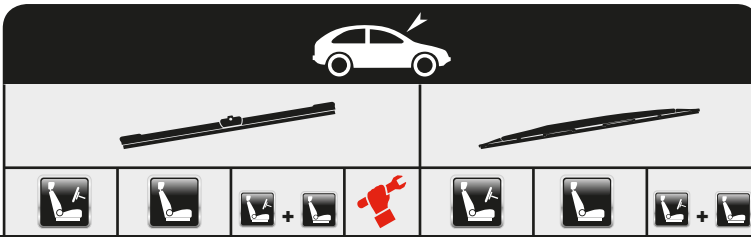

PEUGEOT

...PEUGEOT										
307 CC (3B)	10/03→									
			AFR60	AFL70	AFU7060B	B				
307 SW (3H)	03/02→12/09									
→09/04							A65	A70		AP35
→09/04	+ Spoiler						AS65	AS70		
10/04→			AFR65	AFL70	AFU7065B	B				
308 (4A_, 4C_)	09/07→									
			AFR65	AFL75	AFU7565A	A				AP30
308 CC	02/09→									
			AFR65	AFL75	AFU7565A	A				
308 II	09/13→									
			AFR60	AFR45	AFR6045A	A				AP23
308 SW	09/07→									
			AFR65	AFL75	AFU7565A	A				AP28
308 SW II	03/14→									
			AFR60	AFR45	AFR6045A	A				AP31
406 (8B)	10/95→01/05						A60	A55		A45
		+ Spoiler					AS60			
406 Break (8E/F)	10/96→10/04						A60	A55		AP34
		+ Spoiler					AS60			
406 Coupe (8C)	03/97→02/05						A65	A51		
		+ Spoiler					AS65			
407 (6D_)	05/04→									
			AFR70	AFL70	AFU7070E	E				AP28
407 Coupe (6C_)	10/05→									
			AFR70	AFL70	AFU7070E	E				
407 SW (6E_)	05/04→									
			AFR70	AFL70	AFU7070E	E				AP28
508	11/10→									
			AFR65	AFL65	AFU6565A	A				
508 SW	11/10→									
			AFR65	AFL65	AFU6565A	A				AP30
607 (9D, 9U)	01/00→								R65D	
807 (E)	06/02→						AW65	AW65		AP35
							A60	A45		AP30
1007 (KM_)	04/05→						AS60			
		+ Spoiler								
2008	03/13→									
			AFR65	AFR40	AFR6540A	A				AP28
3008	06/09→12/16									
			AFR80	AFL70	AFR8070A	A				AP30

CR1211
CR1206

CR1211
CR1203
CR1214

CR1211
CR1203
CR1214

CR1208

CR1202
CR1213

CR1209

CR1207

Special

Special

Special

Special

CR3007