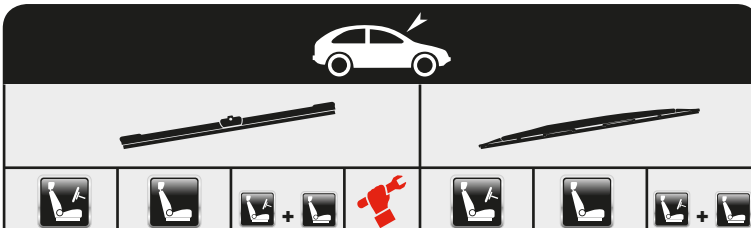

JAGUAR

JEEP

...JAGUAR											
S-TYPE (CCX)	01/99→12/08										
→03/02							A55	A55			
→03/02	+ Spoiler						AS55		AS5555		
04/02→							AW60	AW45			
XE (X760)	03/15→										
		AFR70	AFR43			A					
XF (_J05_, CC9)	03/08→04/15										
		AFR60	AFR48	AFR6048B		B					
XF (X260)	05/15→										
		AFR70	AFR43			A					
XF SPORTBRAKE (CC9)	09/12→04/14										
		AFR60	AFR48	AFR6048B		B				AP30	
XF SPORTBRAKE (X260)	07/17→										
		AFR70	AFR43			A					
XJ (NAW, NBW)	09/96→05/03										
x1							A53				
XJ (X350, X358)	03/03→03/09										
							AW60	AW45			
XJ (X35_, _J12_, _J24_)	10/09→										
		AFR60	AFR48	AFR6048B		B					
XK 8 Convertible (QDV)	03/96→12/06						A53	A53			
XK 8 Coupe (QEV)	03/96→12/06						A53	A53			
XK Convertible (_J43_)	03/06→07/14						A55	A53			
+ Spoiler							AS55				
XK Coupe (QQ6_, _J43_)	03/06→07/14						A55	A53			
+ Spoiler							AS55				
X-TYPE (CF1)	03/01→11/09						A55	A48			
+ Spoiler							AS55		AS5548		
X-TYPE Estate	09/03→12/09						A55	A48			
+ Spoiler							AS55		AS5548	AP34	
JEEP											
CHEROKEE (KJ)	03/01→01/08						A48	A48		A29	
+ Spoiler							AS48		AS4848		
CHEROKEE (KL)	11/13→										
Hybrid Blade							AHR65	AHR45		AP35A	
COMMANDER (XK)	09/05→12/10						A45	A45			
+ Spoiler							AS45		AS4545		
COMPASS (MK49)	08/06→						A55	A51		A29	
+ Spoiler							AS55		AS5551		
GRAND CHEROKEE II (WJ, WG)	09/98→09/05						A53	A53		A29	
+ Spoiler							AS53				
GRAND CHEROKEE III (WH, WK)	10/04→10/11						A53	A53		AP30A	
+ Spoiler							AS53				

CR1211
CR1206

CR1211
CR1203
CR1214

CR1211
CR1203
CR1214

CR1208

CR1202
CR1213

CR1209

CR1207

Special

Special

Special

Special

CR3007