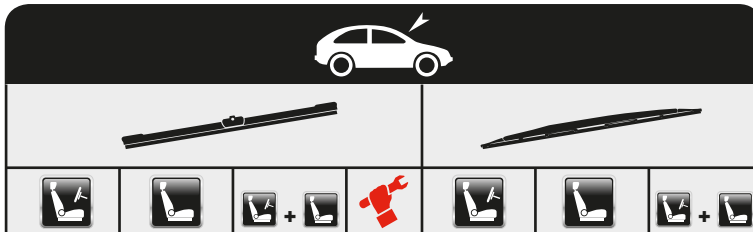

...VW										
ARTEON (3H7)	04/17→									
		AFR65	AFR48	AFR6548F	F					
BEETLE (5C1)	04/11→									
		AFR53	AFR53	AFR5353F	F					
BEETLE Convertible (5C7)	12/11→									
		AFR53	AFR53	AFR5353F	F					
BORA (1J2)	10/98→09/05									
→05/02						A53	A48			
→05/02 + Spoiler						AS53		AS5348		
→05/02								ASC5348		
06/02→		AFR53	AFR48A		E					
BORA Estate (1J6)	05/99→05/05									
→05/02						A53	A48		A38	
→05/02 + Spoiler						AS53		AS5348		
→05/02								ASC5348		
06/02→		AFR53	AFR48A		E					
CADDY ALLTRACK Estate (SAB)	05/15→									
		AFR60	AFR45	AFR6045A	A				AF40	
CADDY II Estate (9K9B)	11/95→01/04					A53	A45		A45	
+ Spoiler						AS53		AS5345		
CADDY II Pickup (9U7)	06/96→12/00					A53	A45			
+ Spoiler						AS53		AS5345		
CADDY III Estate (2KB, 2KJ, 2CB, 2CJ)	03/04→05/15									
→05/06		AFR60	AFR45	AFR6045A	E				AF38X	
06/06→		AFR60	AFR45	AFR6045A	A					
CADDY IV Estate (SAB, SAJ)	05/15→									
		AFR60	AFR45	AFR6045A	A				AF40	
CC (358)	11/11→12/16									
		AFR60	AFR48	AFR6048F	F					
EOS (1F7, 1F8)	03/06→08/15									
		AFR60	AFR48	AFR6048A	A					
FOX (5Z1, 5Z3)	10/03→					A53	A38		AP30V	
+ Spoiler						AS53				
GOLF ALLTRACK (BA5)	12/14→									
		AFR65	AFR45	AFR6545F	F				AF28	
GOLF IV (1J1)	08/97→06/05									
→05/02						A53	A48		A36	
→05/02 + Spoiler						AS53		AS5348		
→05/02								ASC5348		
06/02→		AFR53	AFR48A		E					
GOLF IV Cabriolet (1E7)	06/98→06/02					A53	A48			
+ Spoiler						AS53		AS5348		
								ASC5348