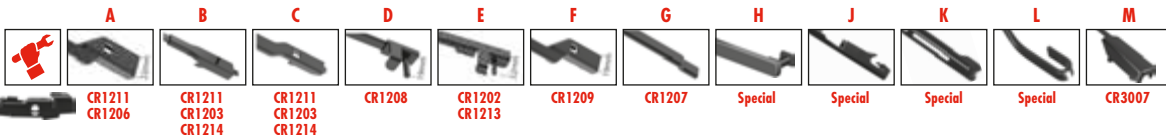

...LANCIA										
THEMA (LX)	09/11→						AHR60	AHR50		
Hybrid Blade							A65	A51		
THESIS (841AX)	07/02→07/09						AS65			
+ Spoiler							A65	A51		AP40
VOYAGER MPV (RT)	09/11→12/14						AS65			
+ Spoiler							A58	A41	A5841	R38
Y (840A)	11/95→09/03									A380R
YPSILON (843)	10/03→12/11						A60	A41		R33
+ Spoiler							AS60			A339R
YPSILON (312, 846)	05/11→					AFR60	AFR38	AFR6038A	A	
ZETA (220)	05/95→09/02						A65	A51		A41
+ Spoiler							AS65			
LAND ROVER										
DEFENDER Pickup (LD_)	10/95→02/16						A33	A33		
DISCOVERY II (LJ, LT)	10/98→08/04								A5050	AP37
									R53	
DISCOVERY III (TAA)	07/04→09/09									A41
DISCOVERY IV (LA)	09/09→									A41
DISCOVERY SPORT (LC)	09/14→						AHR65	AHR50		
Hybrid Blade							A55	A53		AP37
FREELANDER (LN)	02/98→10/06						AS55			
+ Spoiler										
FREELANDER 2 (FA_)	10/06→10/14					AFR60	AFR48	AFR6048B	B	A36
FREELANDER Soft Top	02/98→10/06						A55	A53		
+ Spoiler							AS55			
RANGE ROVER EVOQUE (LV)	06/11→					AFR60	AFR53	AFR6053A	A	
RANGE ROVER EVOQUE Convertible (LV_)	11/15→					AFR60	AFR53	AFR6053A	A	
RANGE ROVER III (LM)	03/02→12/12								A6565	A45
RANGE ROVER IV (LG)	08/12→						AHR60	AHR50		A45
Hybrid Blade										
RANGE ROVER SPORT (LS)	02/05→03/13									A41
RANGE ROVER SPORT (LW)	04/13→						AHR60	AHR50		A38
Hybrid Blade										→07/15
										AF38Z
										08/15→

LANCIA

LAND ROVER