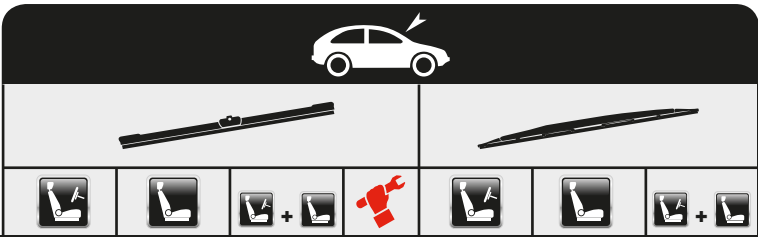

...MG

MG ZR	06/01→04/05					A45	A45	
+ Spoiler						AS45		AS4545
MG ZS	07/01→04/05					A51	A45	
+ Spoiler						AS51		AS5145
MG ZS Hatchback	07/01→10/05					A51	A45	
+ Spoiler						AS51		AS5145
MG ZT	06/01→07/05					A55	A55	
+ Spoiler						AS55		AS5555
MG ZT- T	10/01→07/05					A55	A55	
+ Spoiler						AS55		AS5555

A45	→09/04
AP40	10/04→
A45	

MG

EXPRESS Box	03/03→05/05					A45	A45	
+ Spoiler						AS45		AS4545

A45	→09/04
AP40	10/04→

MINI

MINI (R50, R53)	06/01→09/06					A45	A48		
+ Spoiler						AS45		AS4548	
MINI (R56)	11/05→11/13					A45	A48		
+ Spoiler						AS45		AS4548	
MINI (F56)	04/13→					A45	A48		
+ Spoiler						AS45		AS4548	
Hybrid Blade						AHL45	AHL48		
MINI (F55)	09/13→					A45	A48		
+ Spoiler						AS45		AS4548	
Hybrid Blade						AHL45	AHL48		
MINI CLUBMAN (R55)	10/06→06/14					A45	A48		
→04/12						AS45		AS4548	
→04/12 + Spoiler						AFL45	AFL48	G	
05/12→									
MINI CLUBMAN (F54)	11/14→					AFL55	AFL50	AFL5550A	A
MINI Convertible (R52)	07/04→11/07					A45	A48		
+ Spoiler						AS45		AS4548	
MINI Convertible (R57)	10/07→06/15					A45	A48		
+ Spoiler						AS45		AS4548	
MINI Convertible (F57)	11/14→					A45	A48		
+ Spoiler						AS45		AS4548	
Hybrid Blade						AHL45	AHL48		
MINI COUNTRYMAN (R60)	01/10→10/16					AFL48	AFL50	AFL4850B	B
MINI COUNTRYMAN (F60)	10/16→							AFL5853M	M
MINI Coupe (R58)	12/10→05/15					AFL48	AFL50	AFL4850B	B

AP28	
AP28	
AF28Z	2 x
AP25B	
AP28