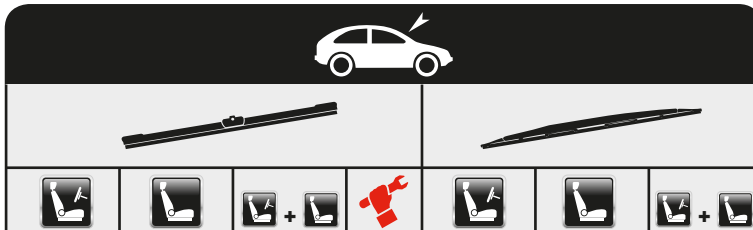

MERCEDES-BENZ

...MERCEDES-BENZ

A-CLASS (W176)	06/12→												
		AFL60	AFL48	AFL6048B	B								
AMG GT / GT S (C190)	10/14→												
		AFL50	AFL50		E								
AMG GT Roadster (R190)	11/16→												
		AFL50	AFL50		E								
B-CLASS (W245)	03/05→11/11												
		AFL65	AFR58	AFU6558B	B							AP28	
B-CLASS (W246, W242)	10/11→												
		AFL65	AFL48	AFL6548B	B								
C-CLASS (W203)	05/00→08/07												
→06/03 + Spoiler												ASC6055	
07/03→				AFL5555K	K								
C-CLASS (W204)	01/07→01/14												
→02/13		AFL60	AFL60	AFL6060E	E, D								
03/13→		AFL60	AFL60	AFL6060A	A								
C-CLASS (W205)	07/13→												
		AFL55	AFL53	AFL5553B	B								
C-CLASS Coupe (CL203)	03/01→06/11												
→06/03 + Spoiler												ASC6055	
07/03→				AFL5555K	K								
C-CLASS Coupe (C204)	01/11→												
→02/13		AFL60	AFL60	AFL6060E	E, D								
03/13→		AFL60	AFL60	AFL6060A	A								
C-CLASS Estate (S202)	06/96→03/01												
x1								A61					A41
C-CLASS T-Model (S203)	03/01→08/07												
→06/03 + Spoiler												ASC6055	
07/03→				AFL5555K	K								
C-CLASS T-Model (S204)	08/07→08/14												
→02/13		AFL60	AFL60	AFL6060E	E, D							AP28	
03/13→		AFL60	AFL60	AFL6060A	A								
C-CLASS T-Model (S205)	09/14→												
		AFL55	AFL53	AFL5553B	B								
CITAN Combi (415)	11/12→								A55	A55			AP34
		AFL58	AFL53	AFL5853G	G								A33
CLA Coupe (C117)	01/13→												
		AFL60	AFL48	AFL6048B	B								
CLA Shooting Brake (X117)	01/15→												
		AFL60	AFL48	AFL6048B	B								
CLC-CLASS (CL203)	05/08→06/11												
				AFL5555K	K								
CLK (C208)	06/97→09/02								A61				

CR1211
CR1206

CR1211
CR1203
CR1214

CR1211
CR1203
CR1214

CR1208

CR1202
CR1213

CR1209

CR1207

Special

Special

Special

Special

CR3007