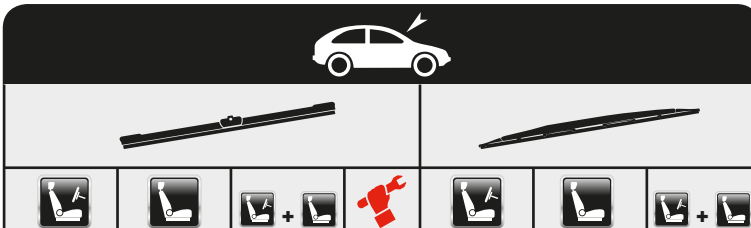

...LEXUS											
GS (JZS160_, UZS161_, UZS160_) + Spoiler	08/97→12/04					A60	A51				
				AFL6050L	L	AS60					
GS (GRS19_, UZS19_, URS19_) Hybrid Blade	01/05→11/11			AFL6048L	L	AHL60	AHL48				
GS (GRL1_, GWL1_) Hybrid Blade	09/11→			AFL6545L	L	AHL65	AHL45				
IS C (GSE2_) Hybrid Blade	04/09→			AFL5550L	L	AHL55	AHL50				
IS I (JCE1_, GXE1_) + Spoiler	04/99→07/05					A55	A48				
				AFL5548L	L	AS55		AS5548			
IS II (GSE2_, ALE2_, USE2_) Hybrid Blade	08/05→03/13					AHL55	AHL50				
IS III (GSE3_, AVE3_) Hybrid Blade	04/13→			AFL6045L	L	AHL60	AHL45				
IS SportCross + Spoiler	10/01→10/05					A55	A48			AP35A	
				AFL5548L	L	AS55		AS5548			
LFA (LFA10_) Hybrid Blade x 1	12/10→11/12					AHL60					
LS (UCF30) + Spoiler	10/00→08/06					A60	A41				
				AFL6040L	L	AS60					
LS (UVF4_, USF4_) Hybrid Blade	04/06→			AFL6048L	L	AHL60	AHL48				
LX (UZJ100) + Spoiler	09/97→03/08					A60	A53				
				AFL6053L	L	AS60					
LX (URJ201) Hybrid Blade	08/07→			AFL6053L	L	AHL60	AHL55				
RC (AVC1_, GSC1_, USC1_) Hybrid Blade	08/14→			AFL6045L	L	AHL60	AHL45