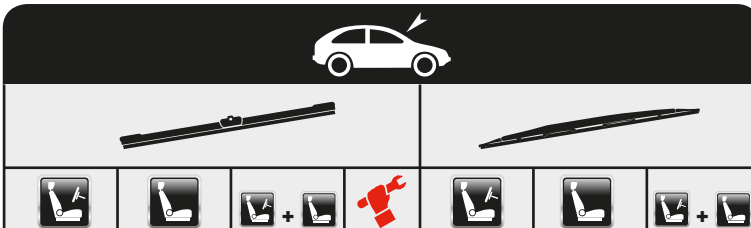

MERCEDES-BENZ

MG

...MERCEDES-BENZ										
SPRINTER 4-t Box (904)	02/96→05/06					A60	A55			
SPRINTER 4-t Bus (904)	02/96→05/06					A60	A55			
SPRINTER 4-t Platform/Chassis (904)	02/96→05/06					A60	A55			
SPRINTER 5-t Box (906)	06/06→									
		AFL65	AFL60	AFL6560B	B				AF38Z	
SPRINTER 5-t Bus	06/06→									
		AFL65	AFL60	AFL6560B	B				AF38Z	
SPRINTER 5-t Platform/Chassis (905)	04/01→05/06					A60	A55			
SPRINTER 5-t Platform/Chassis (906)	06/06→									
		AFL65	AFL60	AFL6560B	B					
SPRINTER Dumptruck (905)	04/01→					A60	A55			
VARIO Box Body / Estate	09/96→					A60	A60			
VARIO Bus	09/96→					A60	A60			
VARIO Cab with engine	09/96→					A60	A60			
VARIO Dumptruck	09/96→					A60	A60			
VARIO Platform/Chassis	09/96→					A60	A60			
VITO Box (638)	03/97→07/03									
						AW65	AW55	AW6555	A45	
VITO Bus (638)	02/96→07/03									
						AW65	AW55	AW6555	A45	
VITO Bus (W639)	09/03→									
→08/05 + Spoiler								ASW7065	A41	2 x
09/05→		AFL70	AFR65	AFU7065B	B				A36	→06/10
									AF38Z	07/10→
VITO / MIXTO Box (W639)	09/03→									
→08/05 + Spoiler								ASW7065	A41	2 x
09/05→		AFL70	AFR65	AFU7065B	B				A36	→06/10
									AF38Z	07/10→

MG										
MG 3	04/11→					A55	A43		A36	
+ Spoiler						AS55				
MG 6 Hatchback	11/10→									
		AFL60	AFL45		B					
MG 6 Saloon	11/10→									
		AFL60	AFL45		B					
MGF (RD)	03/95→03/02					A51	A51			
+ Spoiler						AS51				
MG TF	03/02→12/09					A51	A51			
MG X-POWER	01/03→04/08					A55	A55			
+ Spoiler						AS55		AS5555		

- A
  CR1211
  CR1206
- B
  CR1211
  CR1203
  CR1214
- C
  CR1211
  CR1203
  CR1214
- D
  CR1208
- E
  CR1202
  CR1213
- F
  CR1209
- G
  CR1207
- H
  Special
- J
  Special
- K
  Special
- L
  Special
- M
  CR3007